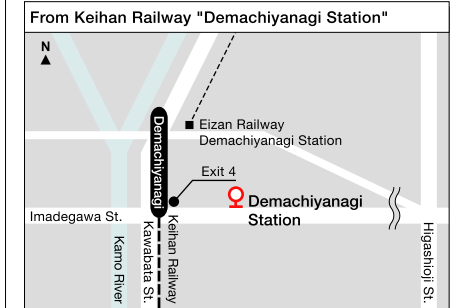

Transportation Guide Academic Center for Computing and Media Studies, Kyoto University / South Building

Yoshida Nihonmatsu-cho, Sakyo-ku, Kyoto 606-8501 Tel. 075-753-9000 Fax. 075-753-9001
 Hours / Weekdays 8am-8pm Saturday 8am-5pm Sunday closed

Bus Stop Information / Kyoto City Bus

Get off at the "Konoedori" stop

Kawaramachi Station Exit 6
 Bus Stop "Shijo-Kawaramachi"
 No.201 "for Gion·Hyakumanben"

Get off at the "Kyodai Seimon-mae" stop

Demachiyangi Station Exit 4
 Bus Stop "Demachiyangi Station"
 No.201 "for Gion·Mibu"

Kyoto Station Building Karasuma Central Exit
 Bus Stop "Kyoto Station Bus Terminal / D2"
 No.206 "for Higashiyama St. Kitaoji Bus Terminal"

Imadegawa Station Exit 3
 Bus Stop "Karasuma Imadegawa"
 No.201 "for Hyakumanben·Gion"

Higashiyama Station Exit 2
 Bus Stop "Higashiyama Sanjo"
 No.206 "for Takano·Senbon Kitaoji" or
 No.201 "for Hyakumanben·Senbon Imade-gawa"