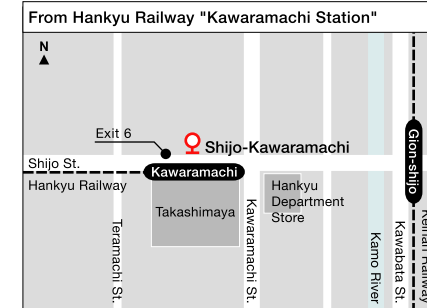

Transportation Guide Academic Center for Computing and Media Studies, Kyoto University / South Building

Yoshida Nihonmatsu-cho, Sakyo-ku, Kyoto 606-8501 Tel. 075-753-9000 Fax. 075-753-9001
 Hours / Weekdays 8am-8pm Saturday 8am-5pm Sunday closed

Bus Stop Information / Kyoto City Bus

Get off at the "Konoedori" stop

Kawaramachi Station Exit 6
 Bus Stop "Shijo-Kawaramachi"
 No.201 "for Gion·Hyakumanben"

Get off at the "Kyodai Seimon-mae" stop

Demachiyangi Station Exit 4
 Bus Stop "Demachiyangi Station"
 No.201 "for Gion·Mibu"

Kyoto Station Building Karasuma Central Exit
 Bus Stop "Kyoto Station Bus Terminal / D2"
 No.206 "for Higashiyama St. Kitaoji Bus Terminal"

Imadegawa Station Exit 3
 Bus Stop "Karasuma Imadegawa"
 No.201 "for Hyakumanben·Gion"

Higashiyama Station Exit 2
 Bus Stop "Higashiyama Sanjo"
 No.206 "for Takano·Senbon Kitaoji" or
 No.201 "for Hyakumanben·Senbon Imade-gawa"