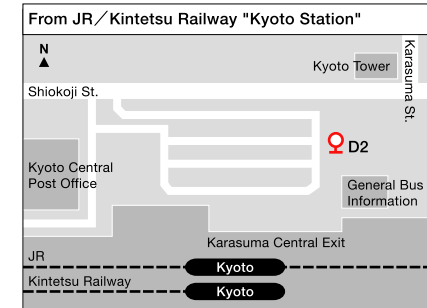

Bus Stop Information / Kyoto City Bus

Get off at the "Konoedori" stop

Kawaramachi Station Exit 6
 Bus Stop "Shijo-Kawaramachi"
 No.201 "for Gion·Hyakumanben"

Get off at the "Kyodai Seimon-mae" stop

Demachiyangi Station Exit 4
 Bus Stop "Demachiyangi Station"
 No.201 "for Gion·Mibu"

Kyoto Station Building Karasuma Central Exit
 Bus Stop "Kyoto Station Bus Terminal / D2"
 No.206 "for Higashiyama St. Kitaoji Bus Terminal"

Imadegawa Station Exit 3
 Bus Stop "Karasuma Imadegawa"
 No.201 "for Hyakumanben·Gion"