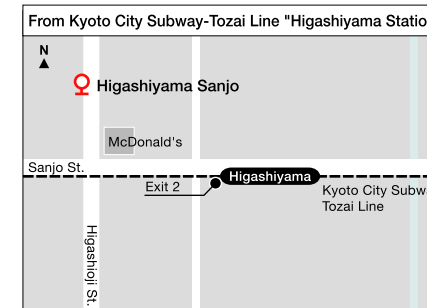

Higashiyama Station Exit 2
Bus Stop "Higashiyama Sanjo"
No.206 "for Takano·Senbon Kitaoji" or
No.201 "for Hyakumanben·Senbon Imade-gawa"