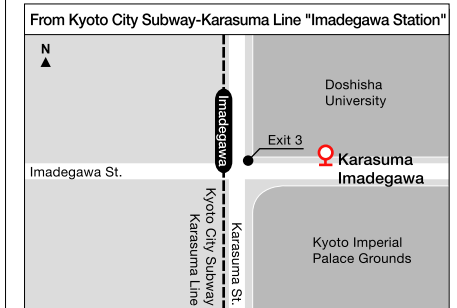

Transportation Guide Academic Center for Computing and Media Studies, Kyoto University / South Building

Yoshida Nihonmatsu-cho, Sakyo-ku, Kyoto 606-8501 Tel. 075-753-9000 Fax. 075-753-9001
 Hours / Weekdays 8am-8pm Saturday 8am-5pm Sunday closed

Bus Stop Information / Kyoto City Bus

Get off at the "Konoedori" stop

Kawaramachi Station Exit 6
 Bus Stop "Shijo-Kawaramachi"
 No.201 "for Gion·Hyakumanben"

Get off at the "Kyodai Seimon-mae" stop

Demachiyangi Station Exit 4
 Bus Stop "Demachiyangi Station"
 No.201 "for Gion·Mibu"

Kyoto Station Building Karasuma Central Exit
 Bus Stop "Kyoto Station Bus Terminal / D2"
 No.206 "for Higashiyama St. Kitaoji Bus Terminal"

Imadegawa Station Exit 3
 Bus Stop "Karasuma Imadegawa"
 No.201 "for Hyakumanben·Gion"

Higashiyama Station Exit 2
 Bus Stop "Higashiyama Sanjo"
 No.206 "for Takano·Senbon Kitaoji" or
 No.201 "for Hyakumanben·Senbon Imade-gawa"