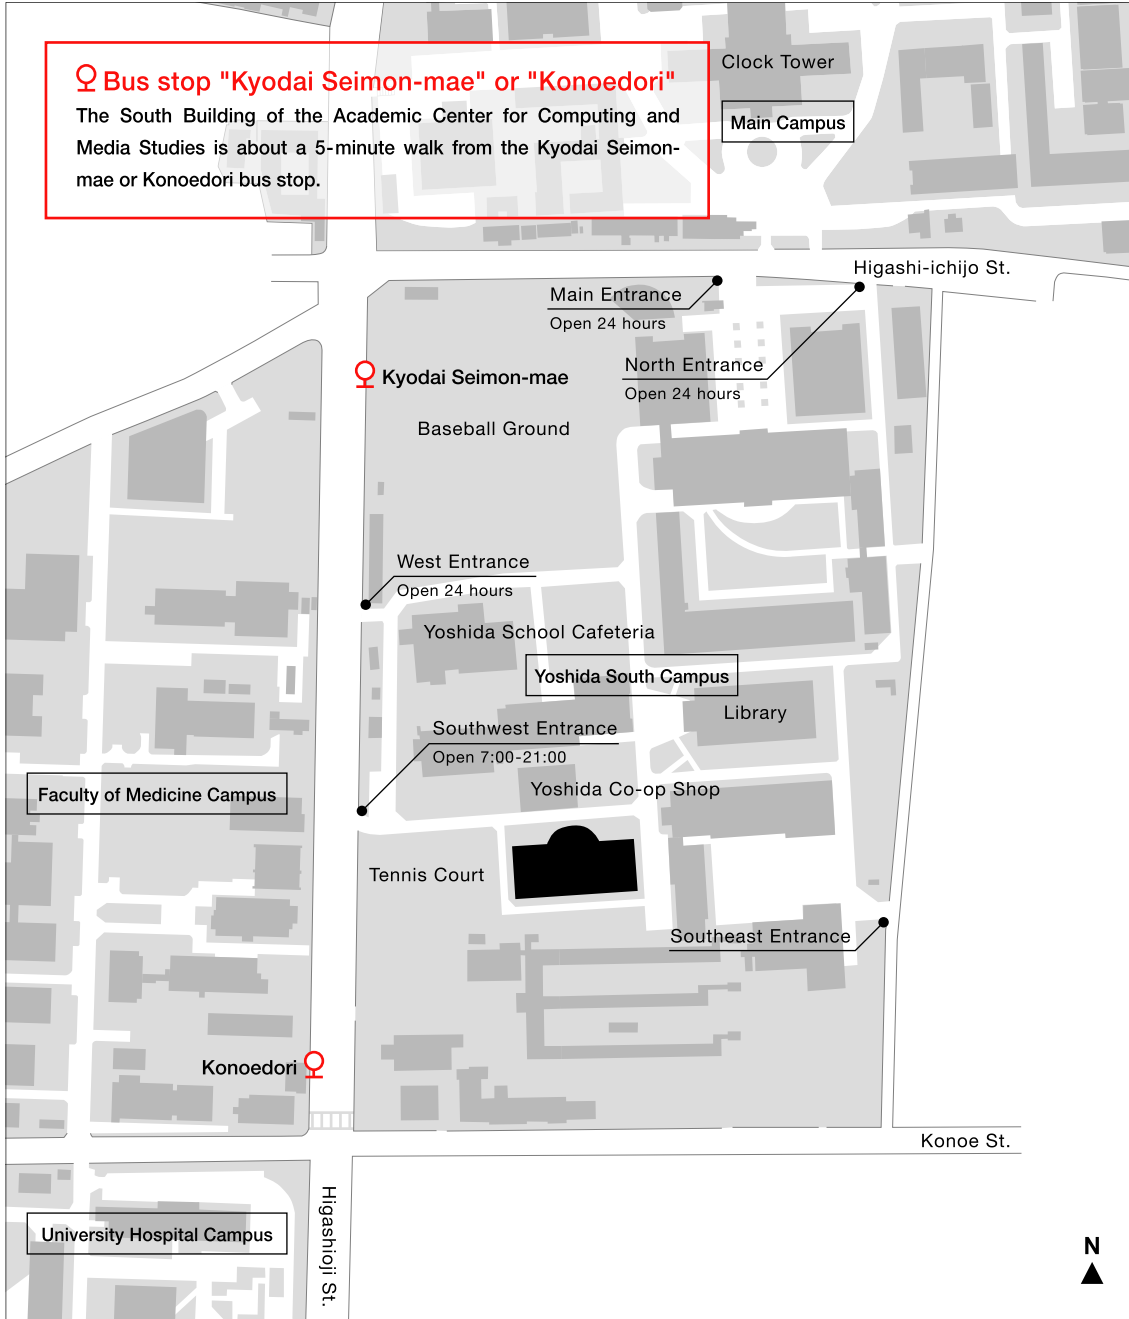

Bus Stop Information / Kyoto City Bus

Get off at the "Konoedori" stop

Kawaramachi Station Exit 6
 Bus Stop "Shijo-Kawaramachi"
 No.201 "for Gion·Hyakumanben"

Get off at the "Kyodai Seimon-mae" stop

Demachiyangi Station Exit 4
 Bus Stop "Demachiyangi Station"
 No.201 "for Gion·Mibu"

Kyoto Station Building Karasuma Central Exit
 Bus Stop "Kyoto Station Bus Terminal / D2"
 No.206 "for Higashiyama St. Kitaoji Bus Terminal"

Imadegawa Station Exit 3
 Bus Stop "Karasuma Imadegawa"
 No.201 "for Hyakumanben·Gion"

Higashiyama Station Exit 2
 Bus Stop "Higashiyama Sanjo"
 No.206 "for Takano·Senbon Kitaoji" or
 No.201 "for Hyakumanben·Senbon Imade-gawa"